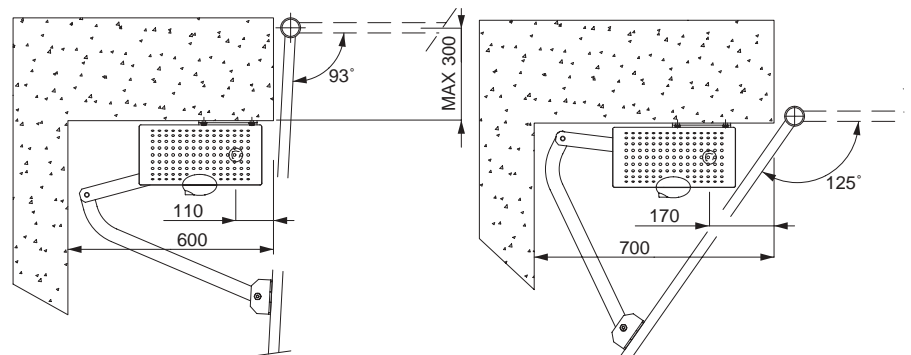

## IGEA

Power supply	230V ~ ±10%, 50 Hz
Absorbed power	300W
Thermal protection	Integrated
Max leaf length/weight	2,5 m/2000N (~200 kg)
Leaf rotation speed	4,9°/sec
Impact reaction	torque limiter integrated in the control panel
Manual manoeuvre	release knob with personalised key
N° manoeuvres in 24 hours	100
Environmental conditions	from -15 to + 60C°
Degree of protection	IP 44
Operator weight	160 N (~16 kg)
Dimensions	see drawing

# Electromechanical operator for swing gates, leaf length up to 2,5 m, leaf weight up to 250 kg, residential use

## Main characteristics

Irreversible type electromechanical operator for the automation of swing leaf gates for residential use • IGEA is provided with an articulated arm, electric torque limiter on the control panel, limit devices on opening and closing, release knob • recommended control panel: ALTAIR • Main specifications: supply 230V  $\pm 10\%$ , 50 Hz • power 300W • leaf speed 4.9 degrees/sec • maximum torque 320Nm • max leaf weight 2500N (~250 kg) • max leaf length 2500mm.