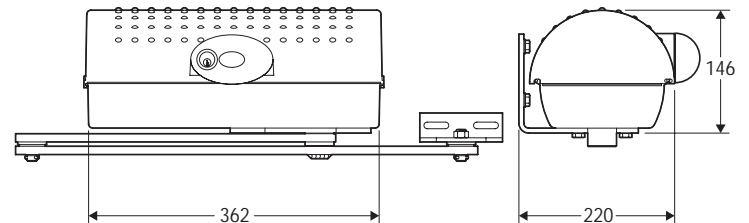

Electromechanical operator for swing gates, leaf length up to 2,5 m, leaf weight up to 250 kg, residential use

Example of installation

Dimensions

M electromechanical self locking operators, IGEA
Q control board Altair
with built-in rolling code clonable receiver
T double-channel rolling-code transmitter, Mitto 2 12V
Ftx-Frx Pair of photocells, Cellula130
CF Pair of posts, CC130
AL blinker with antenna
S key selector, Intro

• For system layout and installation conditions, refer to the standards and laws in force in the country of installation.

Main characteristics

Irreversible type electromechanical operator for the automation of swing leaf gates for residential use • IGEA is provided with an articulated arm, electric torque limiter on the control panel, limit devices on opening and closing, release knob • recommended control panel: ALTAIR • Main specifications: supply 230V $\pm 10\%$, 50 Hz • power 300W • leaf speed 4.9 degrees/sec • maximum torque 320Nm • max leaf weight 2500N (~250 kg) • max leaf length 2500mm.