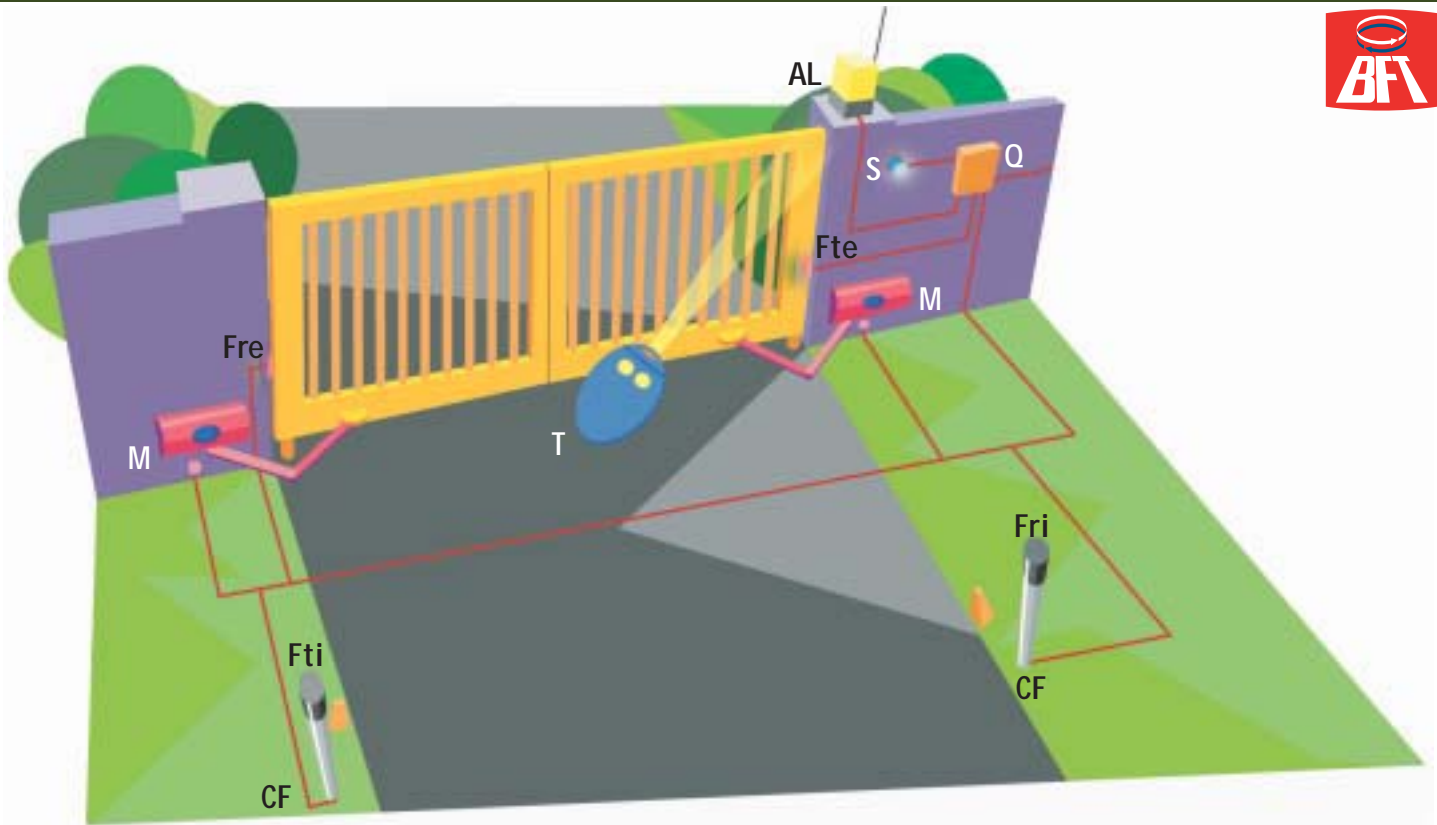

# IGEA

IGEA P935065 00002

Recommended control panel  
ALTAIR

Available as a kit:  
KIT IGEA

- Great versatility and flexibility of installation with IGEA.
- Its compact shape and articulated arm, with its special anti-shearing shape, enable installations even on pillars of remarkable size.
- The irreversible operator keeps the gate locked on closing and on opening.
- Adjustable limit microswitches and capacitor built in and connected to the operator.
- Galvanized and painted levers

## IGEA

Power supply	230V ~ ±10%, 50 Hz
Absorbed power	300W
Thermal protection	Integrated
Max leaf length/weight	2,5 m/2000N (~200 kg)
Leaf rotation speed	4,9°/sec
Impact reaction	torque limiter integrated in the control panel
Manual manoeuvre	release knob with personalised key
N° manoeuvres in 24 hours	100
Environmental conditions	from -15 to + 60C°
Degree of protection	IP 44
Operator weight	160 N (~16 kg)
Dimensions	see drawing

# Electromechanical operator for swing gates, leaf length up to 2,5 m, leaf weight up to 250 kg, residential use

## Main characteristics

Irreversible type electromechanical operator for the automation of swing leaf gates for residential use • IGEA is provided with an articulated arm, electric torque limiter on the control panel, limit devices on opening and closing, release knob • recommended control panel: ALTAIR • Main specifications: supply 230V  $\pm 10\%$ , 50 Hz • power 300W • leaf speed 4.9 degrees/sec • maximum torque 320Nm • max leaf weight 2500N (~250 kg) • max leaf length 2500mm.